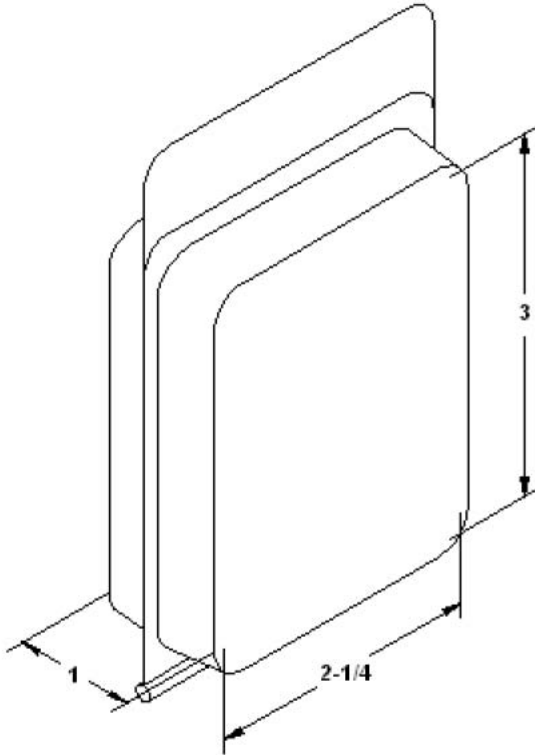

L100 Small Compartment Clamshell Stock Packaging

- ?? Compartment Size:
  3" tall x 2-1/4" wide x 1" deep
- ?? Packed: 600 pcs. per Box

CASE COUNT	CASE WEIGHT	1-4 CASES	5-24 CASES	25-49 CASES	50+ CASES
600	19lbs.	$115/case	$97/case	$85/case	$73/case

Note: Order early! We try to maintain inventories of all stock packaging sizes. From time to time we do experience higher than expected order volume. In the event we are temporarily out of stock we will not charge your credit card until your order is produced and shipped.