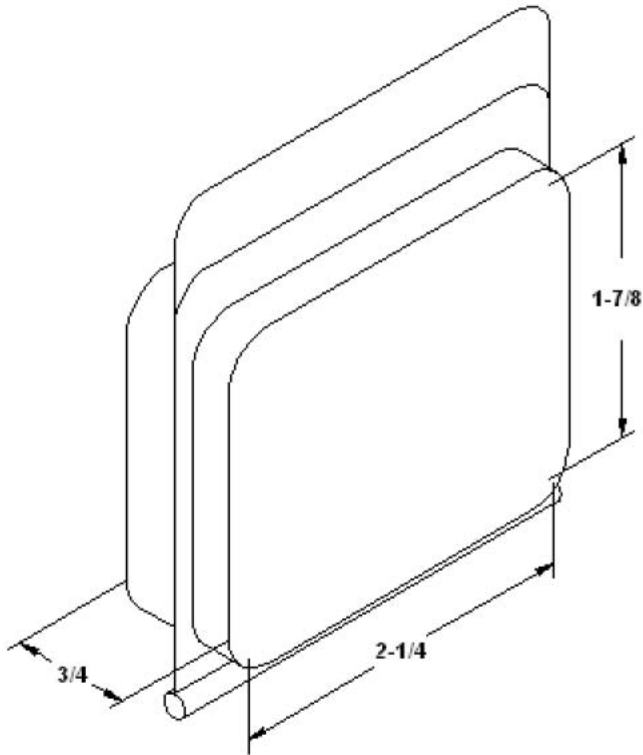

S075 Small Compartment Clamshell Stock Packaging

?? Compartment Size:
1-7/8" tall x 2-1/4" wide x 3/4" deep
?? Packed: 1260 pcs. per Box

CASE COUNT	CASE WEIGHT	1-4 CASES	5-24 CASES	25-49 CASES	50+ CASES
1260	22lbs.	$194/case	$157/case	$140/case	$133/case

Note: Order early! We try to maintain inventories of all stock packaging sizes. From time to time we do experience higher than expected order volume. In the event we are temporarily out of stock we will not charge your credit card until your order is produced and shipped.