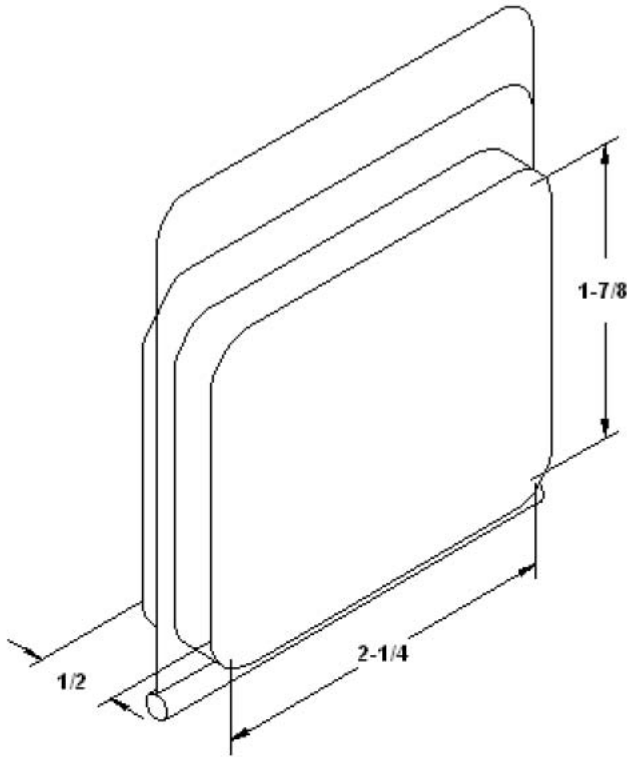

S025 Small Compartment Clamshell Stock Packaging

?? Compartment Size:

1-7/8" tall x 2-1/4" wide x 1/4" deep

?? Packed: 1300 pcs. per Box

CASE COUNT	CASE WEIGHT	1-4 CASES	5-24 CASES	25-49 CASES	50+ CASES
1300	23lbs.	\$194/case	\$157/case	\$140/case	\$133/case

S050 Small Compartment Clamshell Stock Packaging

?? Compartment Size:
1-7/8" tall x 2-1/4" wide x 1/2" deep
?? Packed: 1300 pcs. per Box

CASE COUNT	CASE WEIGHT	1-4 CASES	5-24 CASES	25-49 CASES	50+ CASES
1300	24lbs.	\$194/case	\$157/case	\$140/case	\$133/case