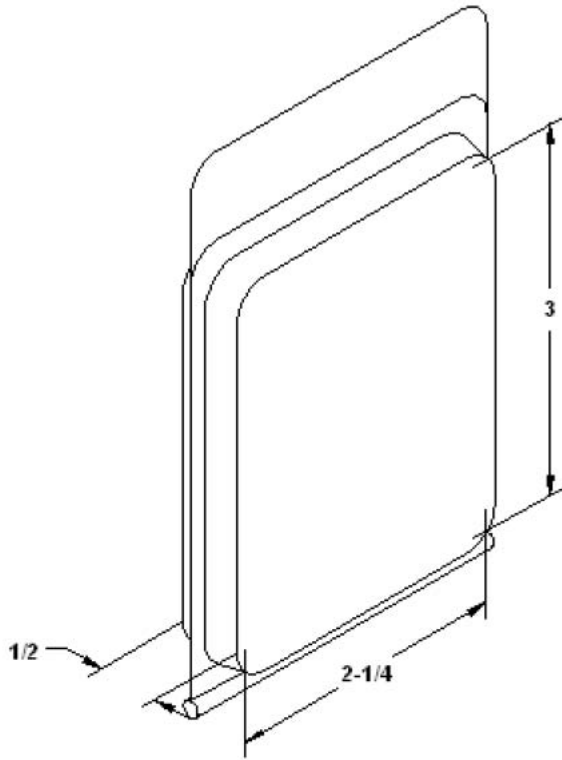

L050 Small Compartment Clamshell Stock Packaging

?? Compartment Size:

3" tall x 2-1/4" wide x 1/2" deep

?? Packed: 780 pcs. per Box

CASE COUNT	CASE WEIGHT	1-4 CASES	5-24 CASES	25-49 CASES	50+ CASES
780	19lbs.	$122/case	$104/case	$91/case	$79/case

Note: Order early! We try to maintain inventories of all stock packaging sizes. From time to time we do experience higher than expected order volume. In the event we are temporarily out of stock we will not charge your credit card until your order is produced and shipped.