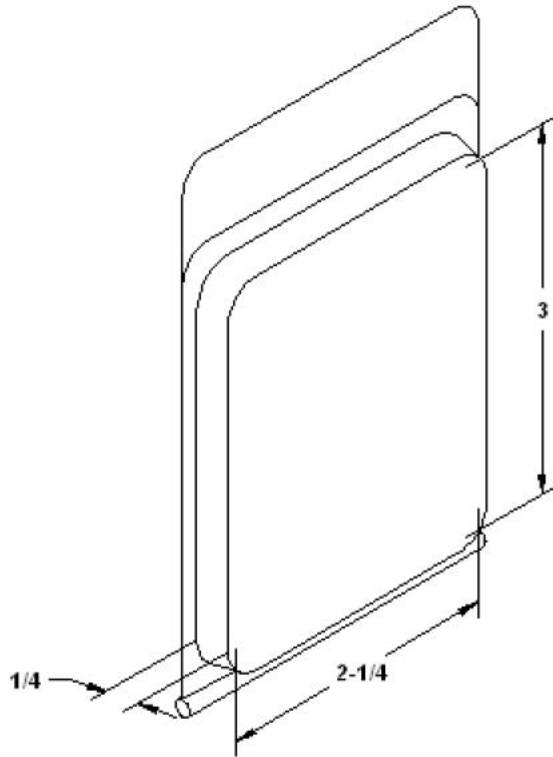

L025 Small Compartment Clamshell Stock Packaging

?? Compartment Size:
3" tall x 2-1/4" wide x 1/4" deep
?? Packed: 770 pcs. per Box

CASE COUNT	CASE WEIGHT	1-4 CASES	5-24 CASES	25-49 CASES	50+ CASES
770	18lbs.	$120/case	$101/case	$89/case	$78/case

Note: Order early! We try to maintain inventories of all stock packaging sizes. From time to time we do experience higher than expected order volume. In the event we are temporarily out of stock we will not charge your credit card until your order is produced and shipped.