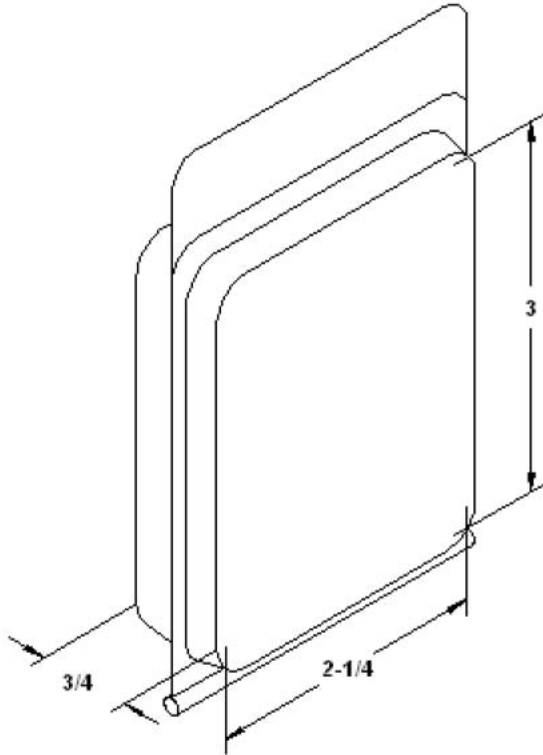

L075 Small Compartment Clamshell Stock Packaging

?? Compartment Size:
3" tall x 2-1/4" wide x 3/4" deep
?? Packed: 780 pcs. per Box

CASE COUNT	CASE WEIGHT	1-4 CASES	5-24 CASES	25-49 CASES	50+ CASES
780	19lbs.	$122/case	$104/case	$91/case	$79/case

Note: Order early! We try to maintain inventories of all stock packaging sizes. From time to time we do experience higher than expected order volume. In the event we are temporarily out of stock we will not charge your credit card until your order is produced and shipped.