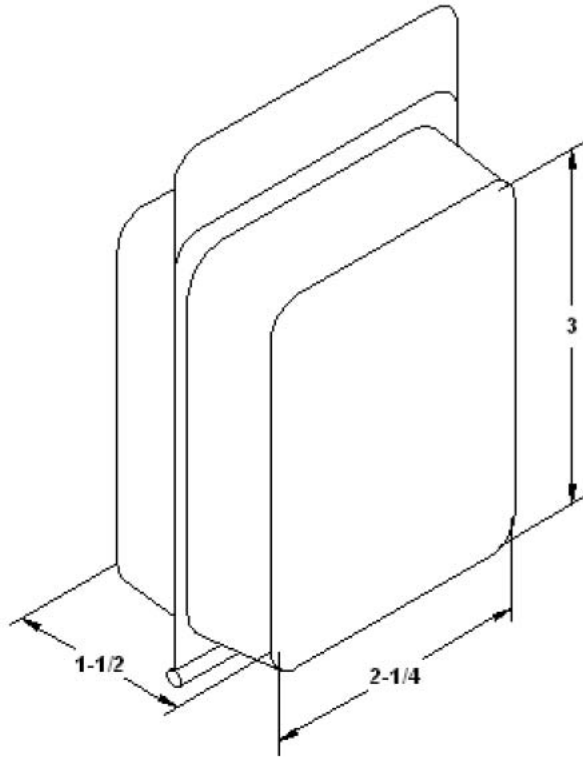

L150 Small Compartment Clamshell Stock Packaging

?? Compartment Size:
3" tall x 2-1/4" wide x 1-1/2" deep
?? Packed: 480 pcs. per Box

CASE COUNT	CASE WEIGHT	1-4 CASES	5-24 CASES	25-49 CASES	50+ CASES
480	16lbs.	$85/case	$73/case	$64/case	$55/case

Note: Order early! We try to maintain inventories of all stock packaging sizes. From time to time we do experience higher than expected order volume. In the event we are temporarily out of stock we will not charge your credit card until your order is produced and shipped.