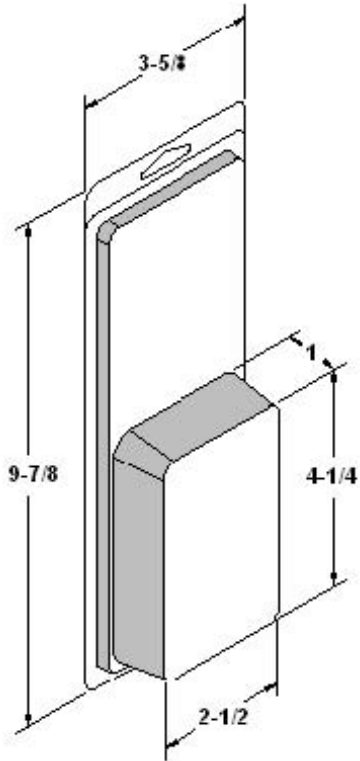

Stock Insert Colors

Stock Insert Cards come in calais and aged. [Click here](#) image.

- sky
- calais
- aged

PA100 Phone Accessory Clamshell

- * Compartment Size:
9-7/8" tall x 3-5/8" wide x 1" deep
- * Product area: 4-1/4" tall x 2-1/2" x 1"
- * Packed: 280 pcs. per Box

Stock Insert Colors [Stock Insert Cards come in calais and aged. Click here image.](#)

- sky
- calais
- aged

PA125 Phone Accessory Clamshell

- * Compartment Size:
9-7/8" tall x 3-5/8" wide x 1-1/4" deep
- * Product area: 5-3/4" tall x 2-1/2" x 1-1/4"
- * Packed: 280 pcs. per Box

Stock Insert Colors [Stock Insert Cards](#) come in calais and aged. [Click here](#) image.

- sky
- calais
- aged

PA200 Phone Accessory Clamshell

- * Compartment Size:
1-7/8" tall x 2-1/4" wide x 1/2" deep
- * Packed: 280 pcs. per Box