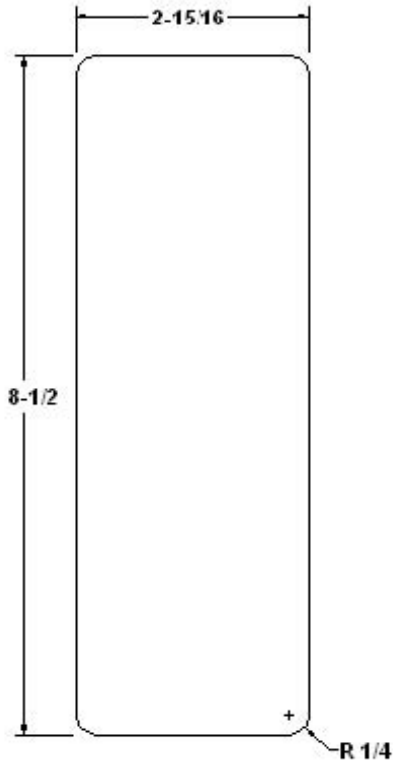

Stock Insert Colors

Stock Insert Cards come in calais and aged. [Click here](#) image.

- sky
- calais
- aged

PA100 Phone Accessory Clamshell

- * Compartment Size:
9-7/8" tall x 3-5/8" wide x 1" deep
- * Product area: 4-1/4" tall x 2-1/2" x 1"
- * Packed: 280 pcs. per Box

Stock Insert Colors [Stock Insert Cards come in calais and aged. Click here image.](#)

- sky
- calais
- aged

PA125 Phone Accessory Clamshell

- * Compartment Size:
9-7/8" tall x 3-5/8" wide x 1-1/4" deep
- * Product area: 5-3/4" tall x 2-1/2" x 1-1/4"
- * Packed: 280 pcs. per Box

Stock Insert Colors [Stock Insert Cards](#) come in calais and aged. [Click here](#) image.

- sky
- calais
- aged

PA200 Phone Accessory Clamshell

- * Compartment Size:
1-7/8" tall x 2-1/4" wide x 1/2" deep
- * Packed: 280 pcs. per Box

Stock Insert Colors

Stock Insert Cards come in calais and aged. [Click here](#) image.

-  sky
-  calais
-  aged

Stock Packaging Inserts for Phone accessory Clamshells

- * Size:
8-1/2" tall x 2-15/16" wide
- * Packed: 280 pcs. per Box