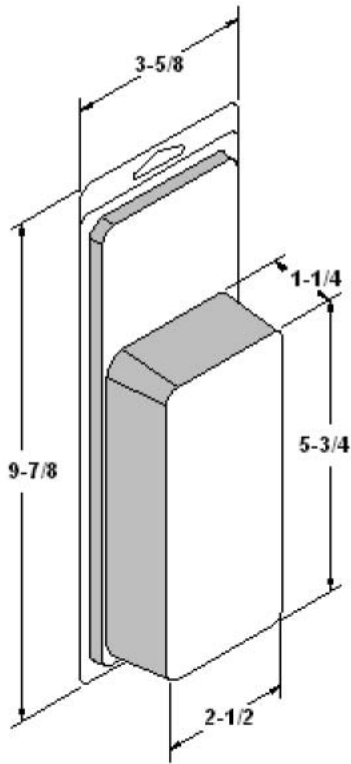

Stock Insert Colors

Stock Insert Cards come in calais and aged. [Click here](#) image.

- sky
- calais
- aged

PA100 Phone Accessory Clamshell

- * Compartment Size:
9-7/8" tall x 3-5/8" wide x 1" deep
- * Product area: 4-1/4" tall x 2-1/2" x 1"
- * Packed: 280 pcs. per Box

Stock Insert Colors [Stock Insert Cards come in calais and aged. Click here image.](#)

- sky
- calais
- aged

PA125 Phone Accessory Clamshell

- * Compartment Size:
9-7/8" tall x 3-5/8" wide x 1-1/4" deep
- * Product area: 5-3/4" tall x 2-1/2" x 1-1/4"
- * Packed: 280 pcs. per Box

Stock Insert Colors [Stock Insert Cards](#) come in calais and aged. [Click here](#) image.

- sky
- calais
- aged

PA200 Phone Accessory Clamshell

- * Compartment Size:
1-7/8" tall x 2-1/4" wide x 1/2" deep
- * Packed: 280 pcs. per Box